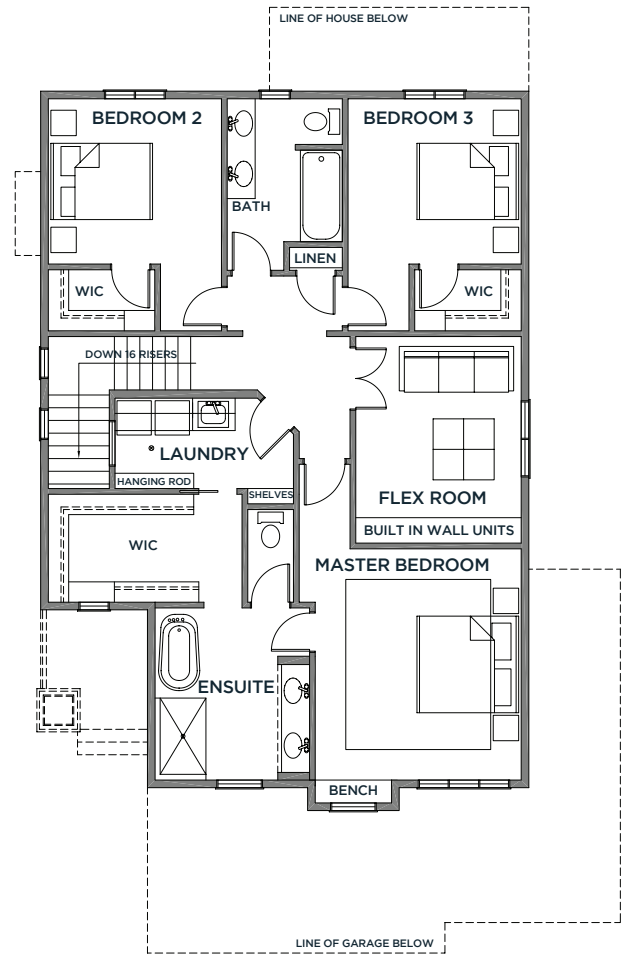

MAIN FLOOR PLAN
1148 SQ.FT

SECOND FLOOR PLAN
1325 SQ.FT

THE JACKSON

2473 SQ.FT